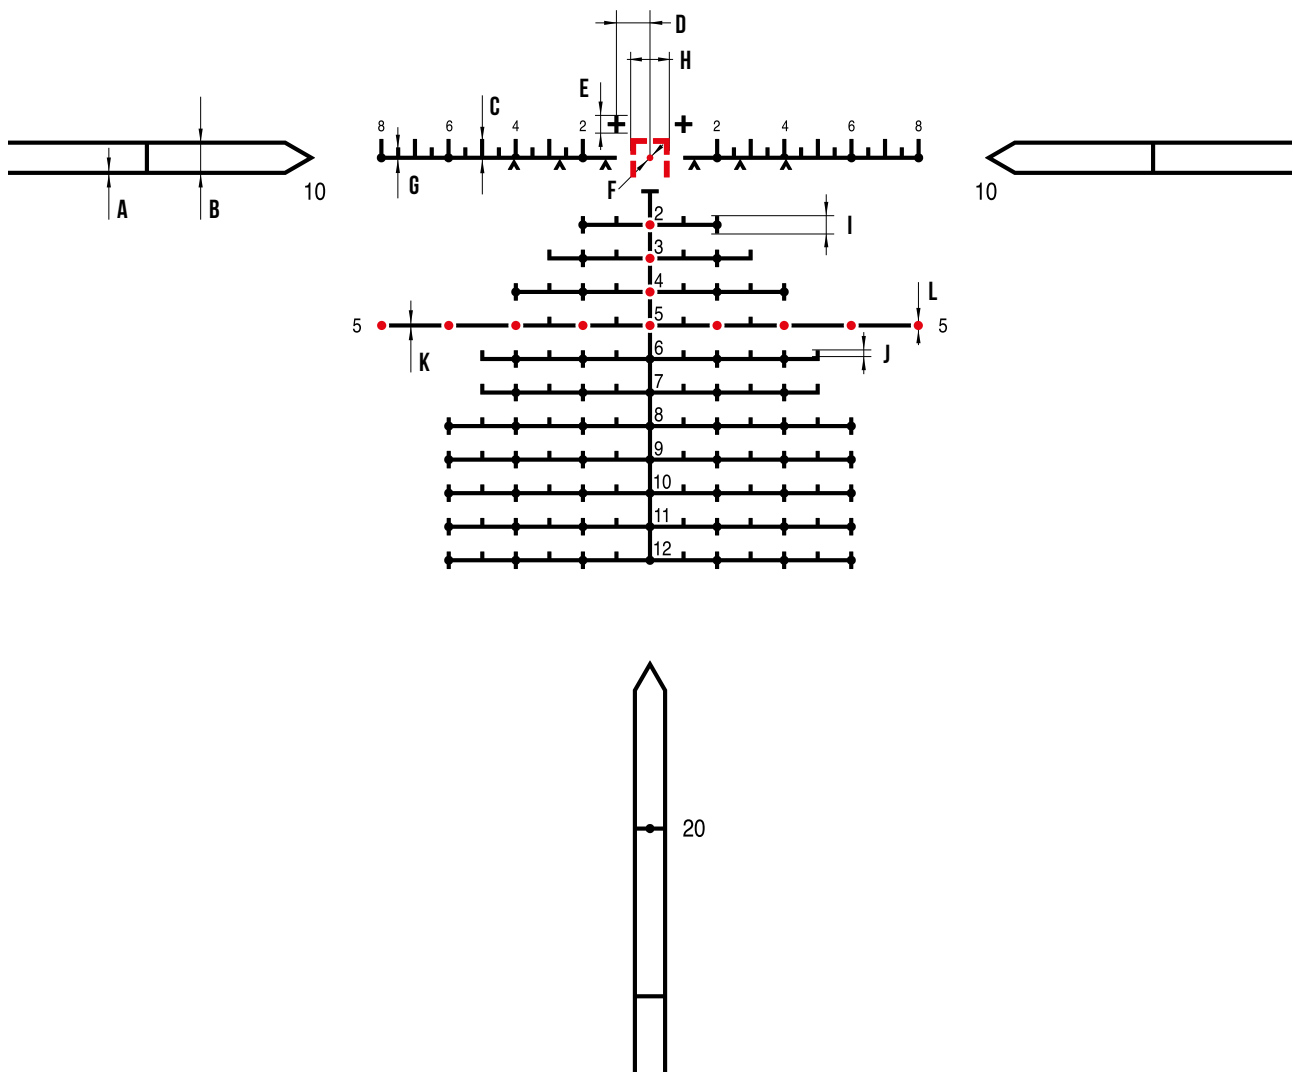

ZC210 - DMR

Our ZC210 DMR reticle was designed in cooperation with advisors from active-duty Austrian Special Forces, to enhance a shooters ability for quick and precise targeting.

Featuring a fine center dot for precision shots, with a square outer box for more rapid engagements, the DMR Reticle also incorporates lead marks on the bottom of the main horizontal stadia for engaging moving targets at speeds of 1, 2, and 3 m/s.*

While the DMR reticle lower grid supports accurate holdovers and fast shot correction information, our ZC210 was also designed with a -2.0 mil turret feature allowing the user the ability to quickly employ a speed drop method by simply dialing back while still being able to easily return to their original zero for dialing when a more precise long-range solution is required. The ZC210 DMR reticle also offers illumination in key areas, with the user being able to opt between red or green illumination. This overall design ensures the ZC210 maximizes long-range capabilities while maintaining user ability for swift target acquisition.

	A	B	C	D	E	F	G	H	I	J	K	L
MIL	0,1	1	0,5	1	0,5	0,2	0,25	1	0,5	0,2	0,1	0,2

* Using standard NATO 7.62mm